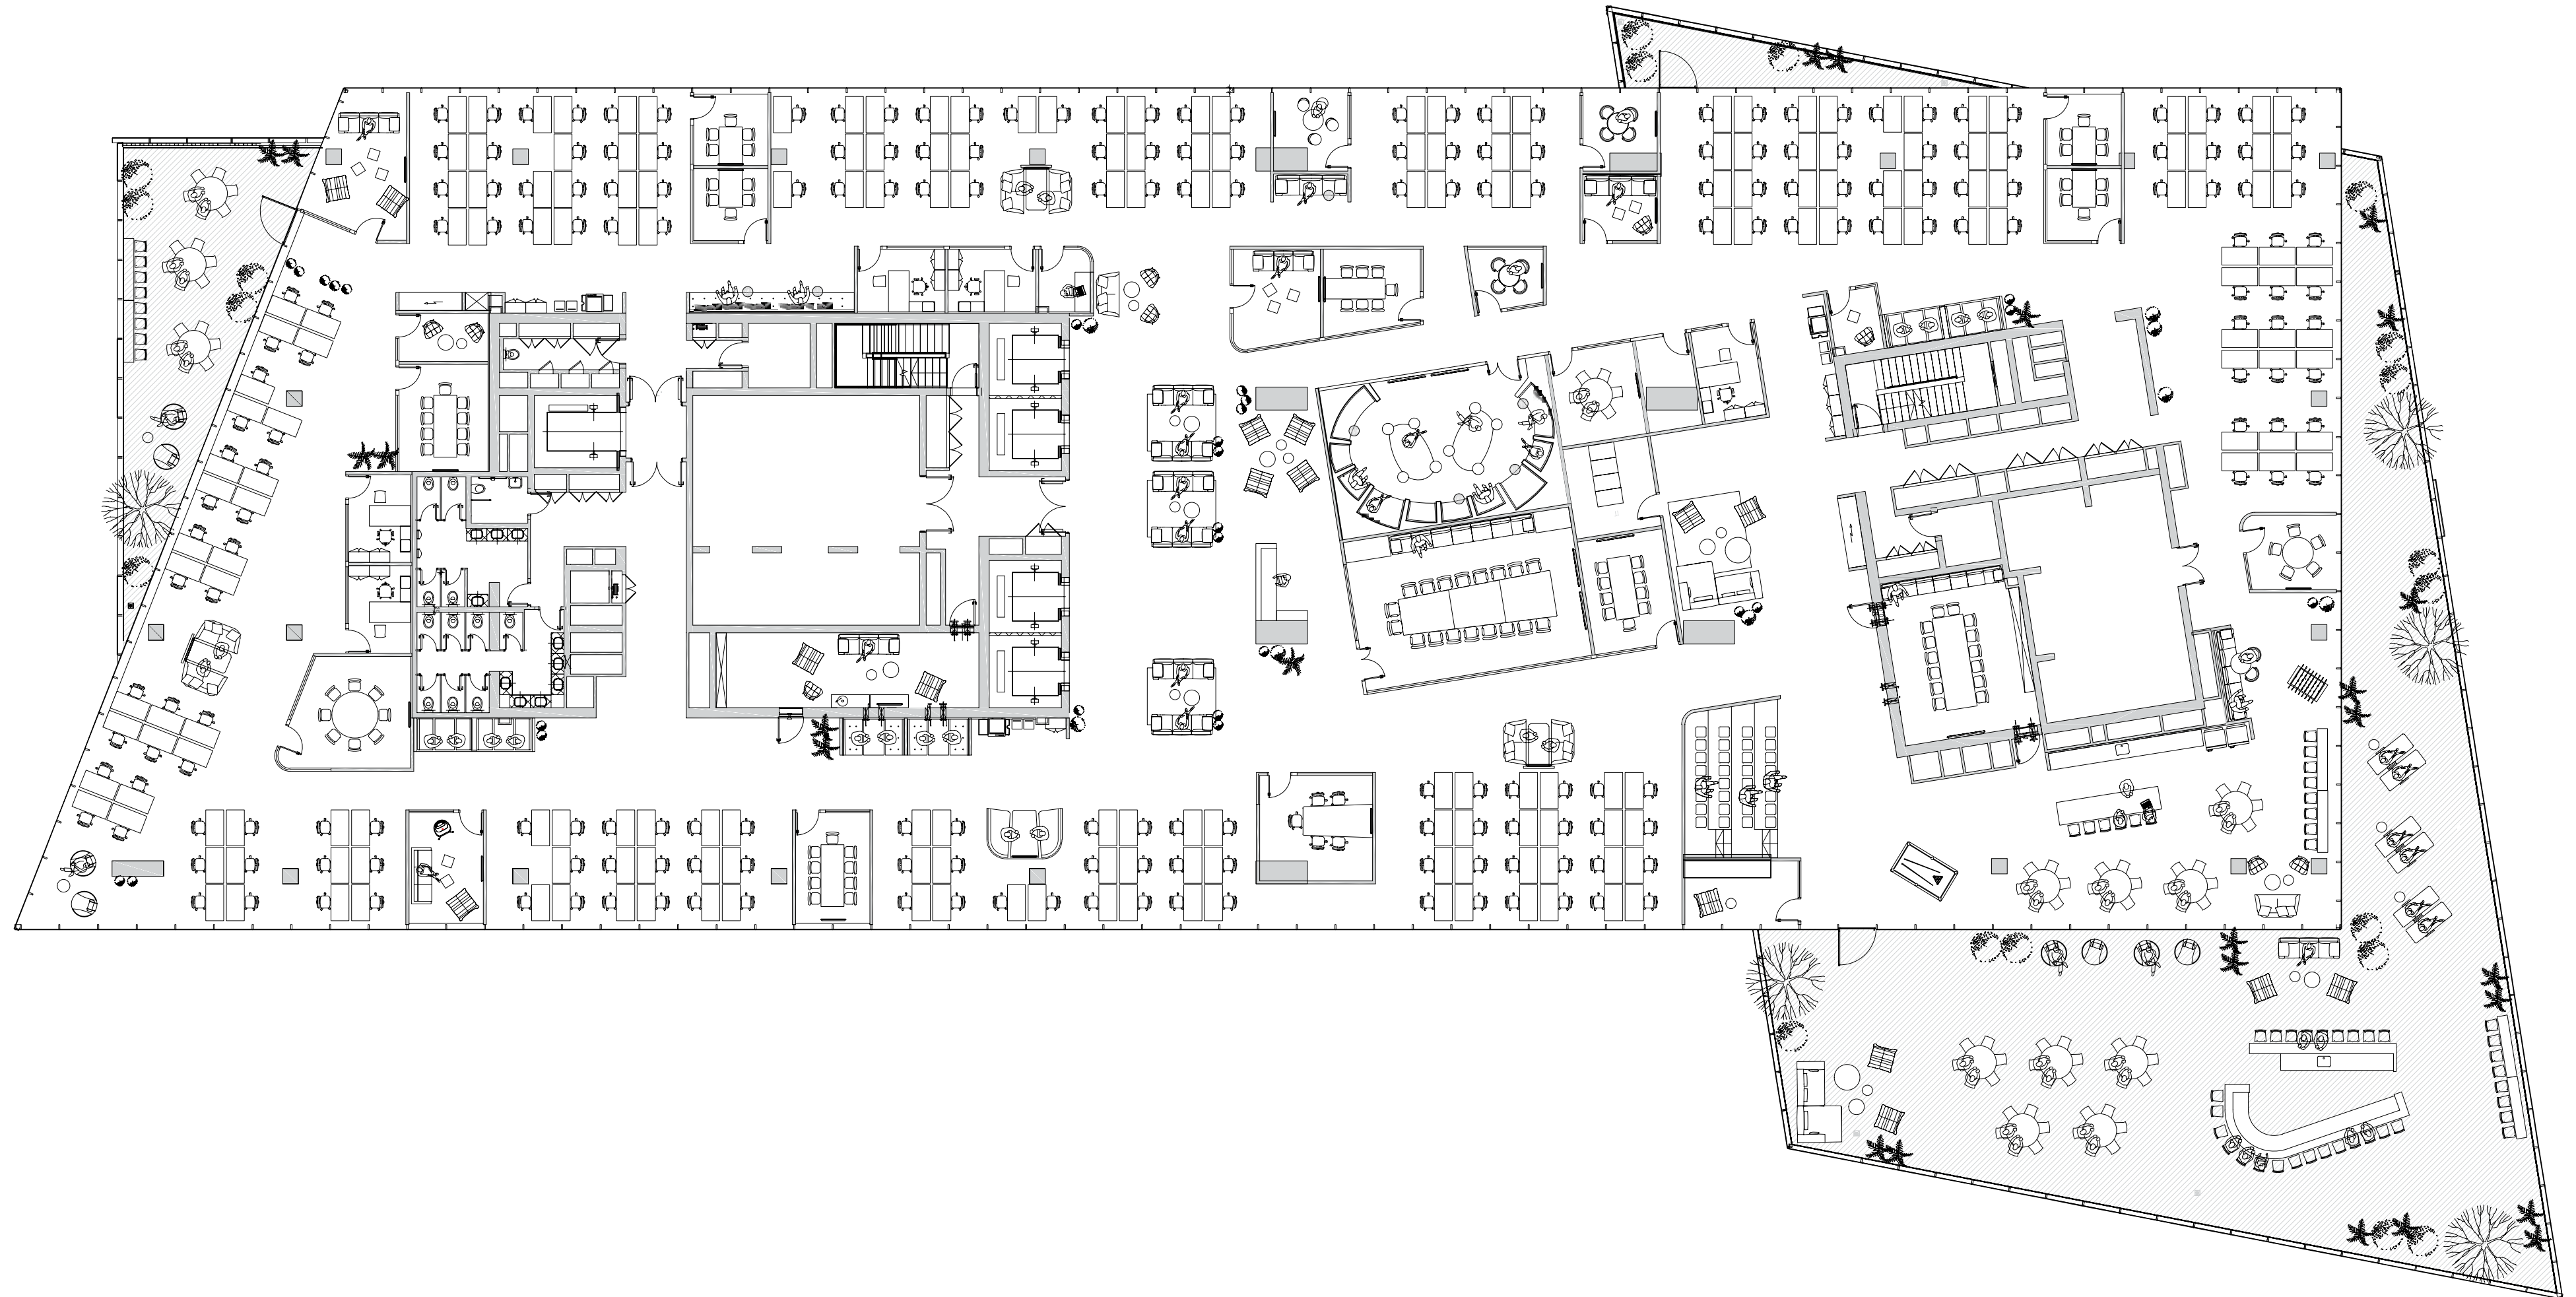

Horizontal Tower - Features

Total Area: 15,000 SQM

220

Open-Plan Workstations

18

Large Meeting Rooms

5

Private Offices

Alternative Sitting Areas

Three Deluxe Terraces with Uninterrupted Sea Views

Stylish Cafeteria

17th Floor Plan

2,820 sqm (gross) | 227 people

*Optional layout floor plan