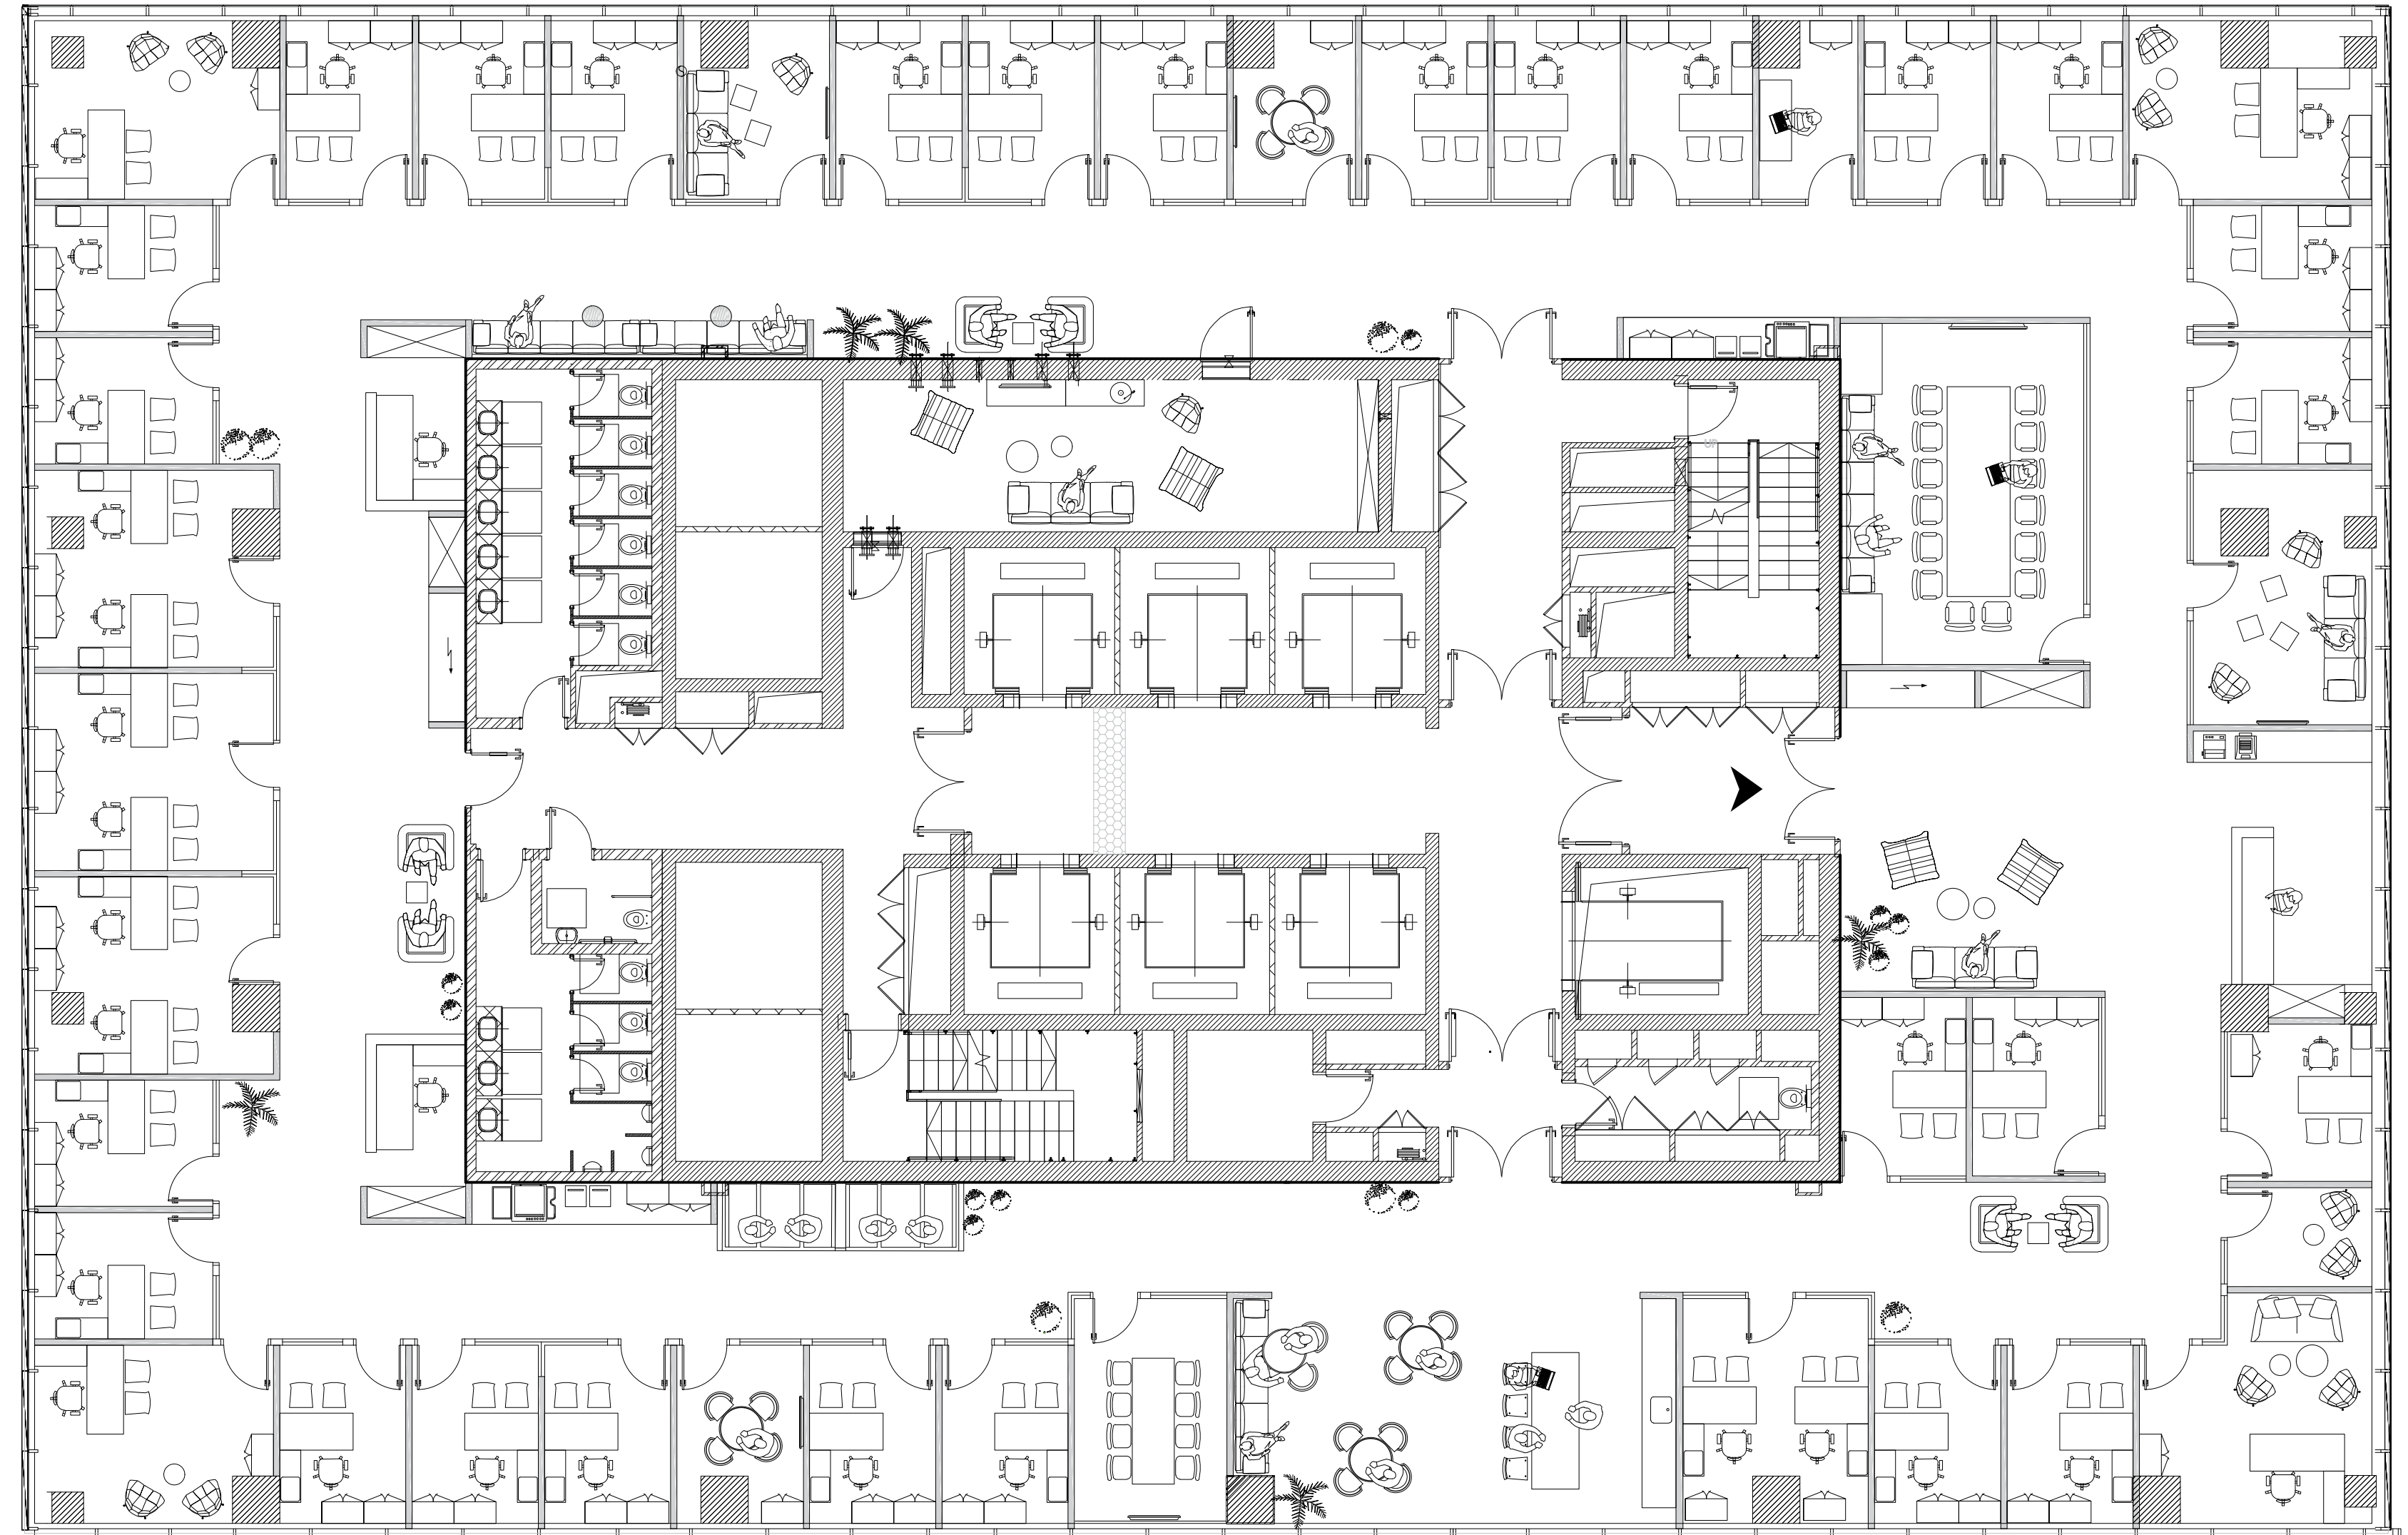

Northern Tower - Features

Total Area: 22,000 SQM

28

Private
Offices

4

Executive
Offices

4

Large
Meeting Rooms

4

2-Person
Offices

Alternative
Sitting Areas

Stylish
Cafeteria

5th Floor Plan

1,350 sqm (gross) | 42 rooms

*Optional layout floor plan